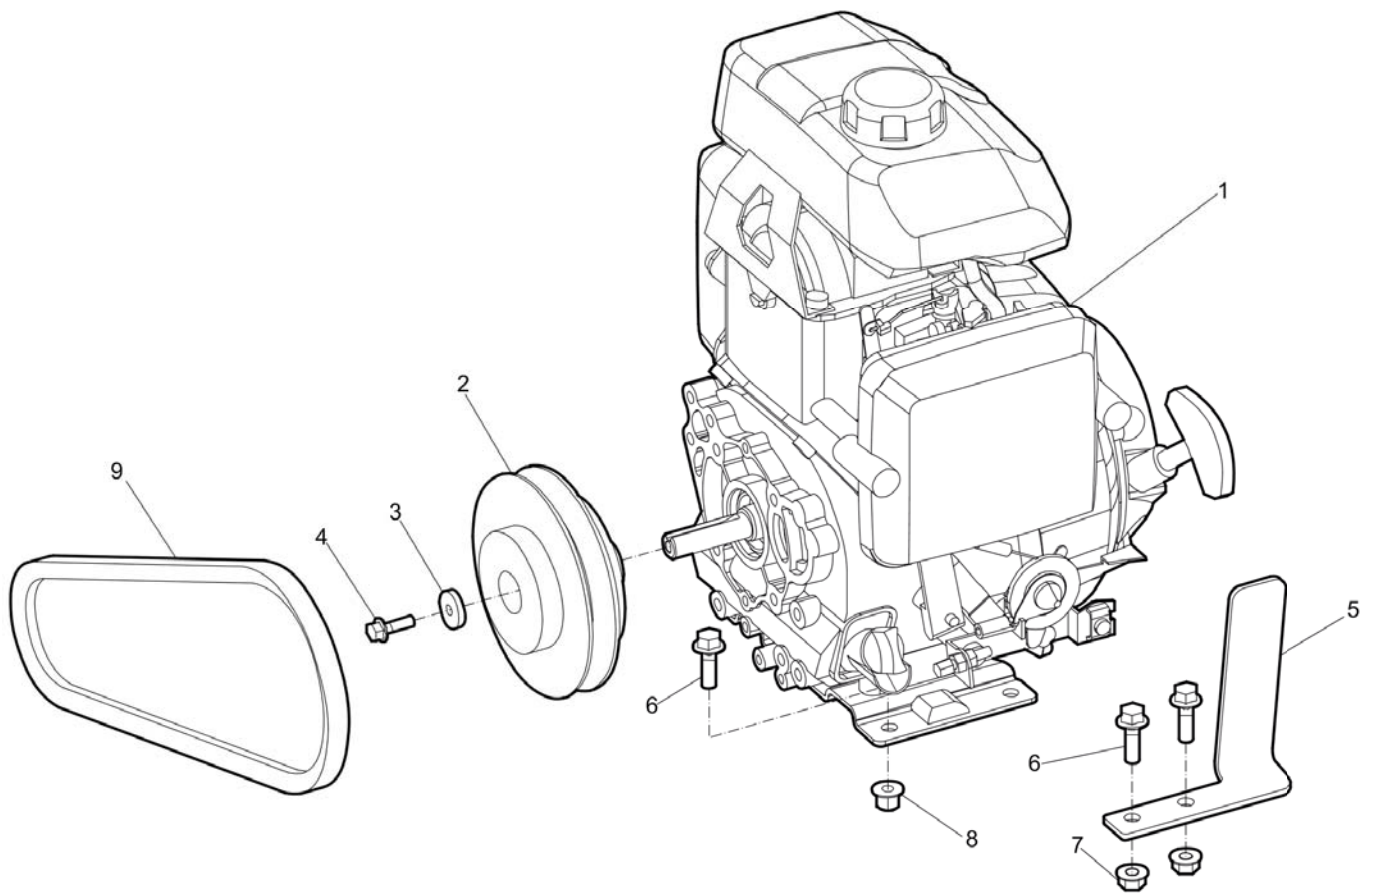

Spare parts list Engine installation, Honda

Item	Part No.	Name	Qty	L
1	4700387990	Engine, cpl	1	
2	4700391993	Centrifugal clutch, cpl	1	
3	-	Washer, 6.4 x 22 x 4 mm, 0.25 x 0.87 x 0.16 in.	1	
4	-	Screw, M6 x 20 mm 8.8 A2K	1	
5	4700395938	Protective plate	1	
6	-	Screw, M8 x 25 mm 8.8 A2K	6	
7	-	Nut, M8 x 1.25 mm A2K	2	
8	-	Lock nut, M8 x 1.25 mm A2K	4	
9	4700395657	V-belt	1