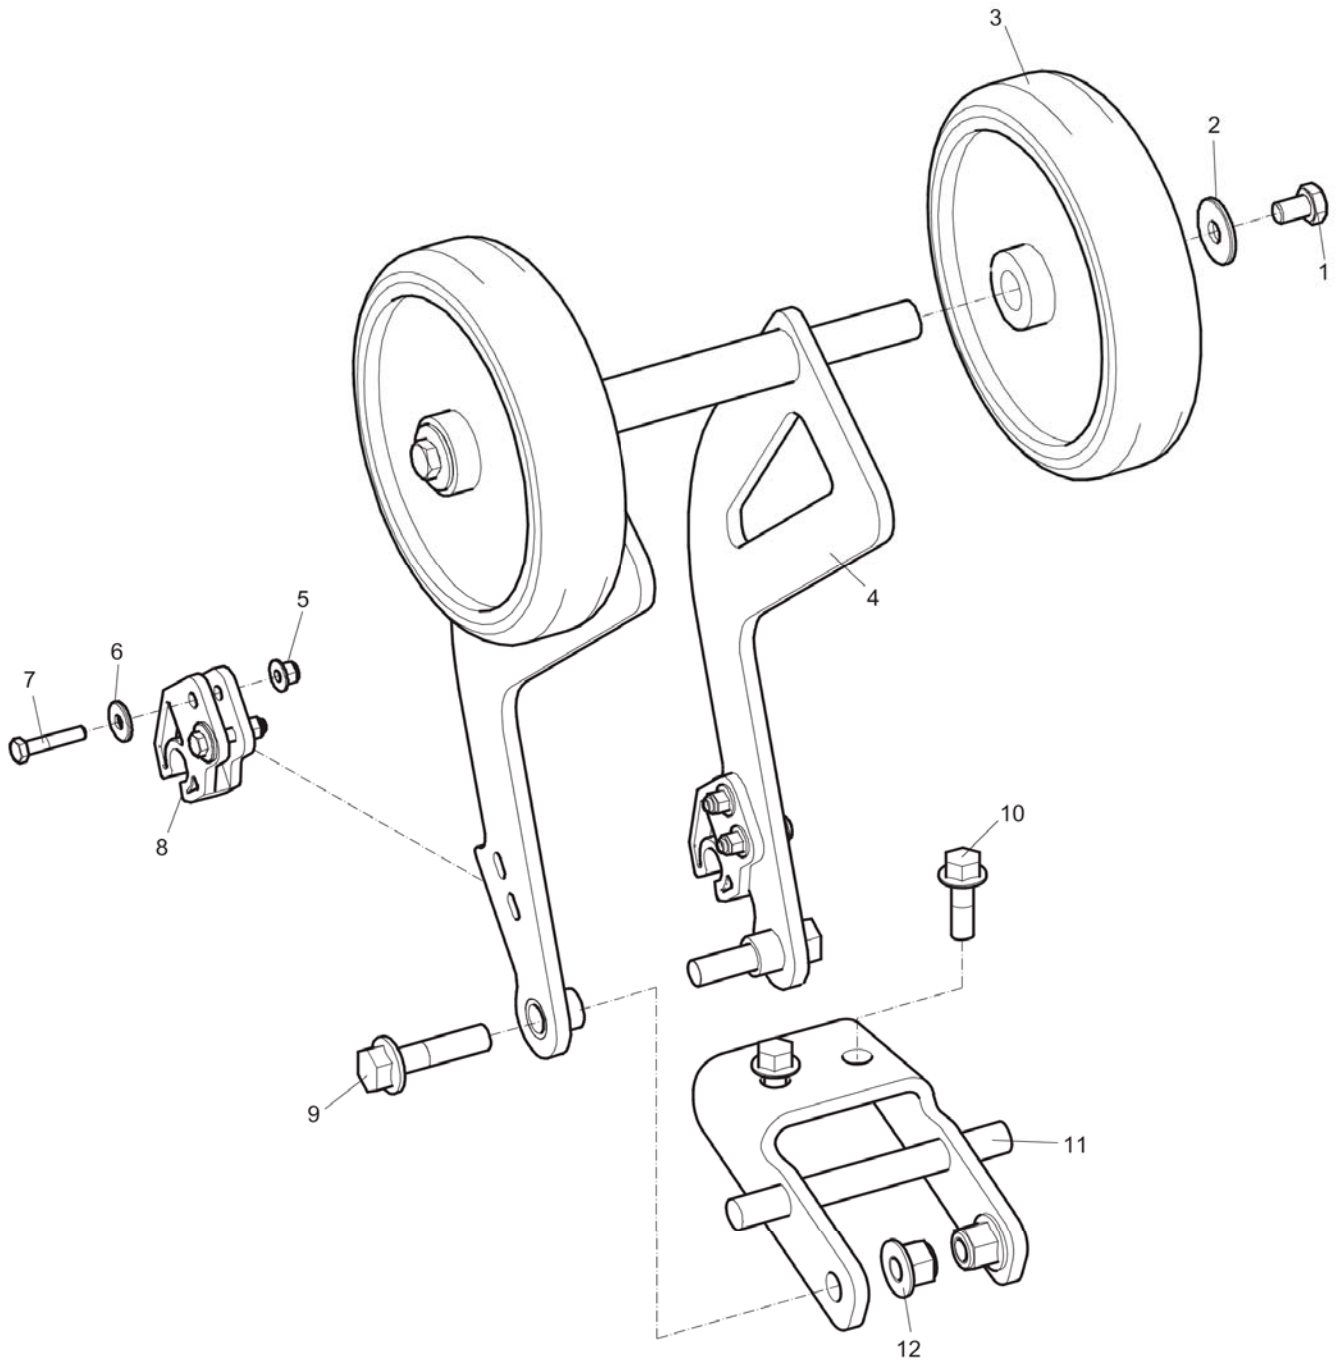

Please observe the safety instructions listed in the relevant Safety and operating instructions!

Contents

Spare parts list

Lifting eye, engine plate and sprinkler system 1
Ground plate installation 3
Transport device5
Engine installation, Honda 7
Engine, Honda GX 100 SE3 OH 9
Transmission cover 11
Handle 13
Labels 15

Kits

One year service kit17
Shock absorber repair kit 19
Eccentric element repair kit21
Transport device kit23

Spare parts list Lifting eye, engine plate and sprinkler system

Item	Part No.	Name	Qty	L
1	3382100557	Lifting eye, complete	1	
2	3382014286	Plug	2	
3	3382014704	Lifting eye	1	
4	0226330001	Tapping screw	2	
5	3382014288	Plate	1	
6	4700378927	Clip	1	
7	4700902041	Screw, M8x25mm 8.8 A2K	3	
8	3382012476	Engine plate	1	
9	3382010104	Grommet	1	
10	3382100558	Water tank, complete	1	
11	-	Water tank	1	
12	-	Knob	1	
13	-	Water nozzle	1	
14	3382014167	Cap	1	
15	8915300213	Product label, "Patron"	1	
16	0147300080	Screw	2	
17	3382012445	Protection	1	

Spare parts list Ground plate installation

Item	Part No.	Name	Qty	L
1	3382014100	Ground plate	1	
2	4700391876	Eccentric shaft	1	
3	4700792710	Ball bearing	2	
4	4700396548	Cover	1	
5	4700163105	Lip-type oil seal	1	
6	4700395013	V-belt pulley	1	
7	-	Washer, 8.4 x 22 x 3 mm, 0.33 x 0.87 x 0.12 in.	1	
8	-	Screw, M8 x 25 mm 8.8 A2K	1	
9	-	Screw, M6 x 16 mm 8.8 A2K	6	
10	4700396549	Cover	1	
11	4700792706	Shock absorber	4	
12	-	Washer, 10.5 x 28 x 6 mm, 0.41 x 1.10 x 0.24 in.	4	
13	4700570103	Nut, M10 x 1.5 mm GEOMET®	8	

Spare parts list Transport device

Item	Part No.	Name	Qty	L
1	-	Screw, M8 x 12 mm 8.8 A2K	2	
2	-	Washer, 8.4 x 25 x 2 mm, 0.33 x 0.98 x 0.08 in.	2	
3	4700383582	Wheel	2	
4	3382010220	Bracket	1	
5	4700902284	Nut M5	4	
6	-	Washer, 8.4 x 25 x 2 mm, 0.33 x 0.98 x 0.08 in.	4	
7	-	Screw, M5 x 25 mm 8.8 A2K	4	
8	-	Clip	2	
9	-	Screw with flange, M10 x 40 mm 8.8 A3K	2	
10	-	Screw, M8 x 25 mm 8.8 A2K	2	
11	3382010219	Bracket	1	
12	-	Nut, M10 x 1.5 mm A3K	2	