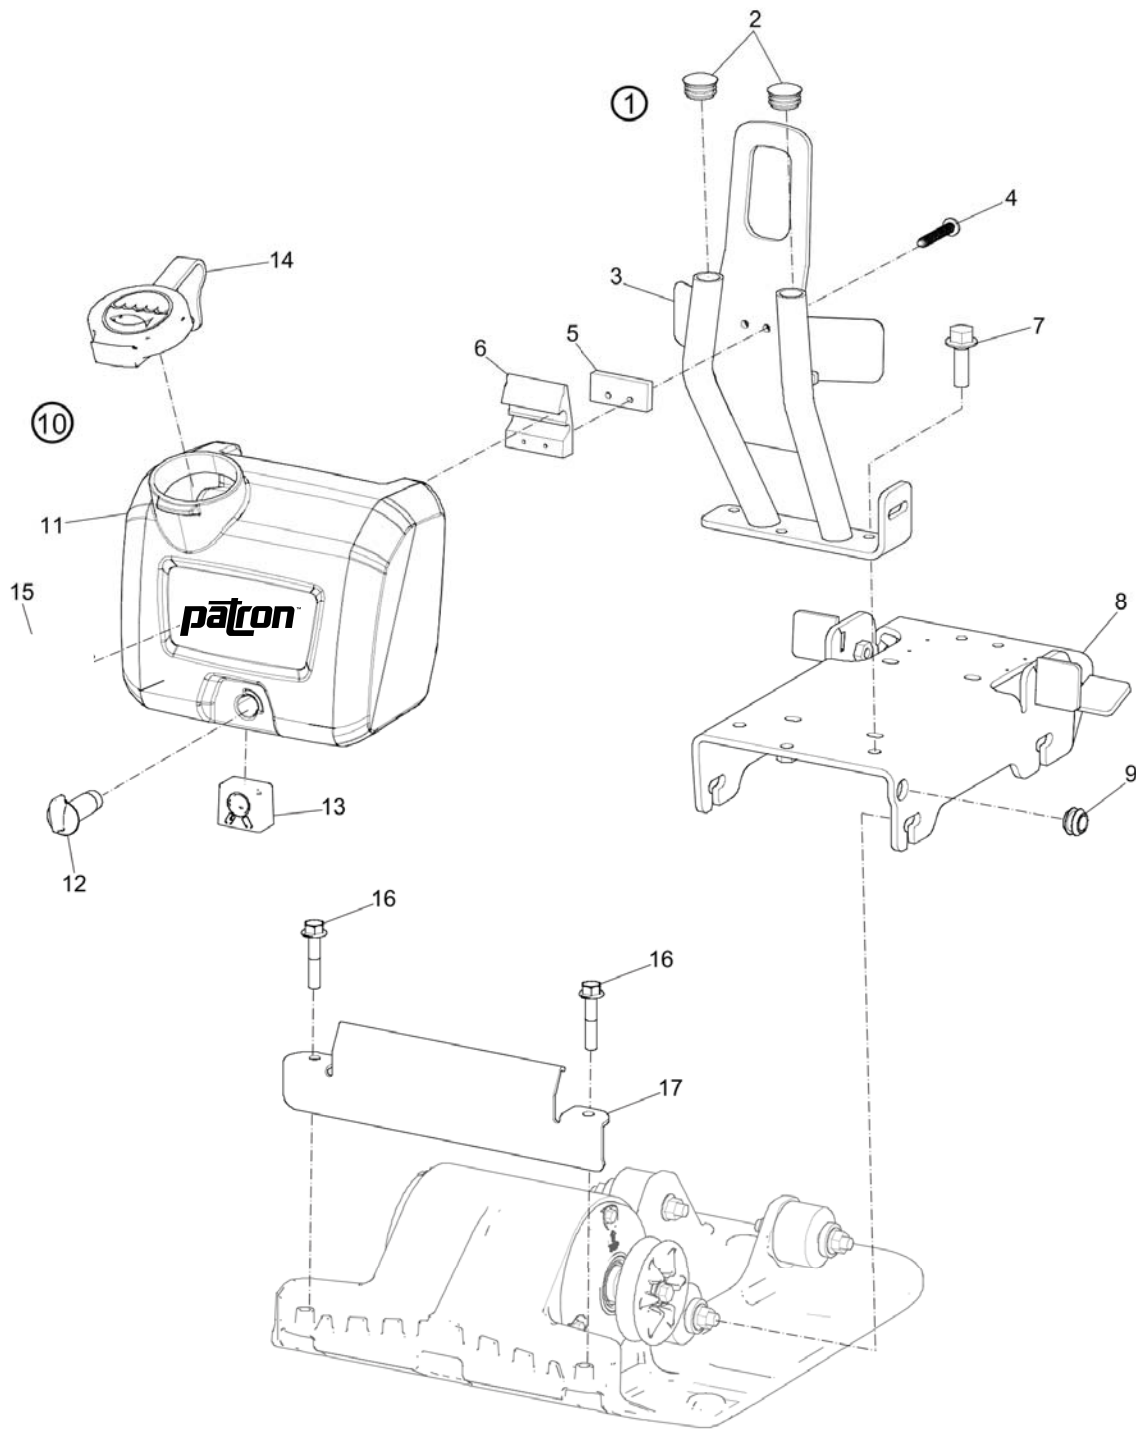

Spare parts list

Forward plate

	Valid from serial number
FP 60A Honda	BGF000001

General information

This spare parts list applies to the following:

Part number	Description
3382 0005 65	Forward plate FP 60A Honda 350 mm (13.78 in.)

Please observe the safety instructions listed in the relevant Safety and operating instructions!

Contents

Spare parts list

Lifting eye, engine plate and sprinkler system 1
Ground plate installation 3
Transport device5
Engine installation, Honda 7
Engine, Honda GX 100 SE3 OH 9
Transmission cover 11
Handle 13
Labels 15

Kits

One year service kit17
Shock absorber repair kit 19
Eccentric element repair kit21
Transport device kit23

Spare parts list Lifting eye, engine plate and sprinkler system

Item	Part No.	Name	Qty	L
1	3382100557	Lifting eye, complete	1	
2	3382014286	Plug	2	
3	3382014704	Lifting eye	1	
4	0226330001	Tapping screw	2	
5	3382014288	Plate	1	
6	4700378927	Clip	1	
7	4700902041	Screw, M8x25mm 8.8 A2K	3	
8	3382012476	Engine plate	1	
9	3382010104	Grommet	1	
10	3382100558	Water tank, complete	1	
11	-	Water tank	1	
12	-	Knob	1	
13	-	Water nozzle	1	
14	3382014167	Cap	1	
15	8915300213	Product label, "Patron"	1	
16	0147300080	Screw	2	
17	3382012445	Protection	1	

Spare parts list Ground plate installation

Item	Part No.	Name	Qty	L
1	3382014100	Ground plate	1	
2	4700391876	Eccentric shaft	1	
3	4700792710	Ball bearing	2	
4	4700396548	Cover	1	
5	4700163105	Lip-type oil seal	1	
6	4700395013	V-belt pulley	1	
7	-	Washer, 8.4 x 22 x 3 mm, 0.33 x 0.87 x 0.12 in.	1	
8	-	Screw, M8 x 25 mm 8.8 A2K	1	
9	-	Screw, M6 x 16 mm 8.8 A2K	6	
10	4700396549	Cover	1	
11	4700792706	Shock absorber	4	
12	-	Washer, 10.5 x 28 x 6 mm, 0.41 x 1.10 x 0.24 in.	4	
13	4700570103	Nut, M10 x 1.5 mm GEOMET®	8	