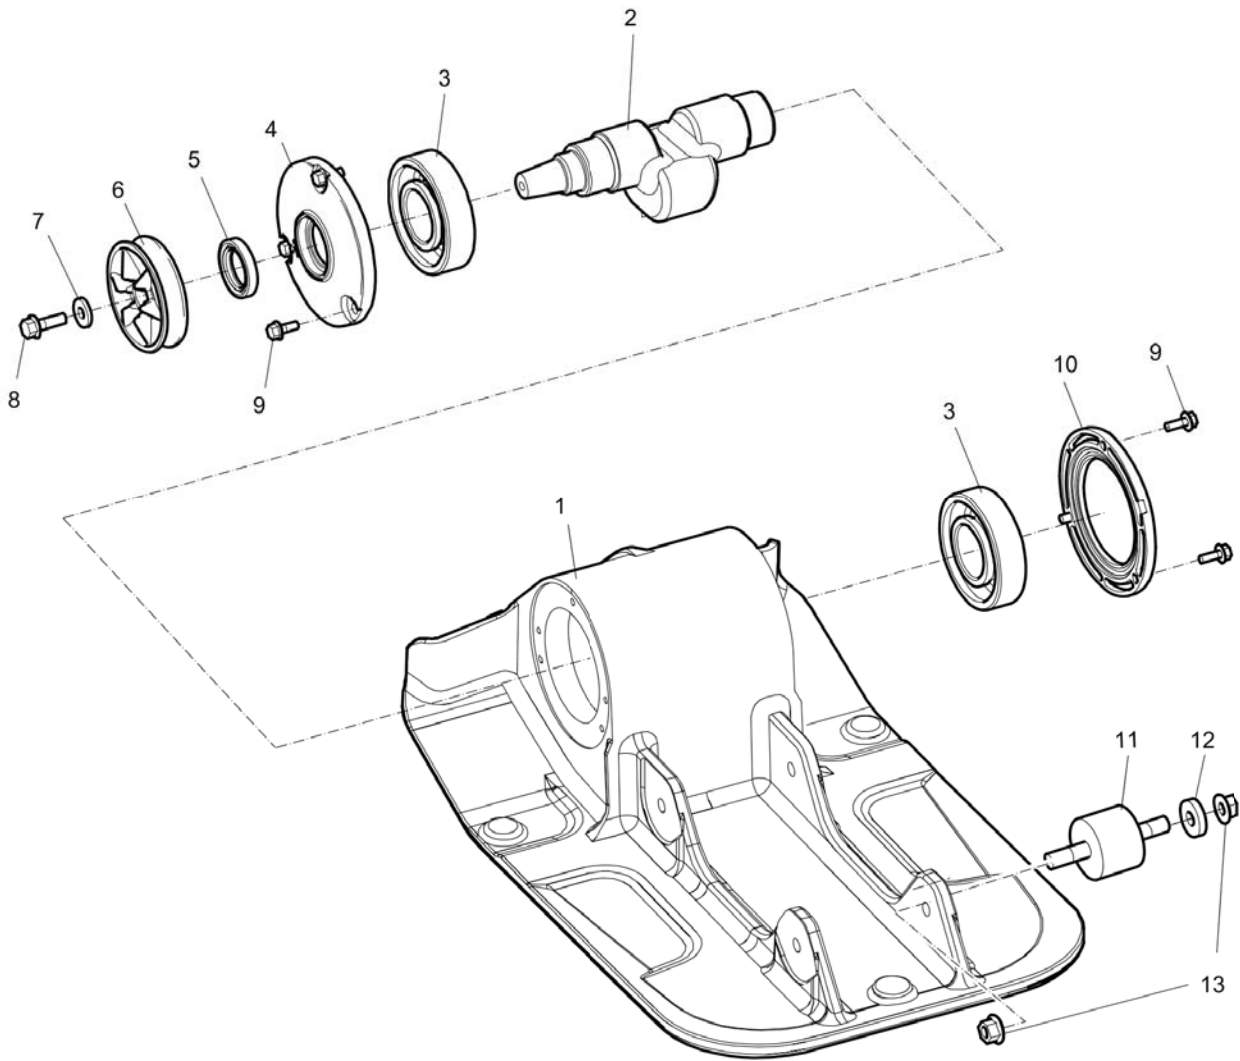

Please observe the safety instructions listed in the relevant Safety and operating instructions!

Contents

Spare parts list

Lifting eye, engine plate and sprinkler system 1
Ground plate installation 3
Transport device5
Engine installation, Honda 7
Engine, Honda GX 100 SE3 OH 9
Transmission cover 11
Handle 13
Labels 15

Kits

One year service kit17
Shock absorber repair kit 19
Eccentric element repair kit21
Transport device kit23

Spare parts list Lifting eye, engine plate and sprinkler system

Item	Part No.	Name	Qty	L
1	3382100557	Lifting eye, complete	1	
2	3382014286	Plug	2	
3	3382014704	Lifting eye	1	
4	0226330001	Tapping screw	2	
5	3382014288	Plate	1	
6	4700378927	Clip	1	
7	4700902041	Screw, M8x25mm 8.8 A2K	3	
8	3382012476	Engine plate	1	
9	3382010104	Grommet	1	
10	3382100558	Water tank, complete	1	
11	-	Water tank	1	
12	-	Knob	1	
13	-	Water nozzle	1	
14	3382014167	Cap	1	
15	8915300213	Product label, "Patron"	1	
16	0147300080	Screw	2	
17	3382012445	Protection	1	

Spare parts list Ground plate installation

Item	Part No.	Name	Qty	L
1	3382014100	Ground plate	1	
2	4700391876	Eccentric shaft	1	
3	4700792710	Ball bearing	2	
4	4700396548	Cover	1	
5	4700163105	Lip-type oil seal	1	
6	4700395013	V-belt pulley	1	
7	-	Washer, 8.4 x 22 x 3 mm, 0.33 x 0.87 x 0.12 in.	1	
8	-	Screw, M8 x 25 mm 8.8 A2K	1	
9	-	Screw, M6 x 16 mm 8.8 A2K	6	
10	4700396549	Cover	1	
11	4700792706	Shock absorber	4	
12	-	Washer, 10.5 x 28 x 6 mm, 0.41 x 1.10 x 0.24 in.	4	
13	4700570103	Nut, M10 x 1.5 mm GEOMET®	8	

Spare parts list Transport device

Item	Part No.	Name	Qty	L
1	-	Screw, M8 x 12 mm 8.8 A2K	2	
2	-	Washer, 8.4 x 25 x 2 mm, 0.33 x 0.98 x 0.08 in.	2	
3	4700383582	Wheel	2	
4	3382010220	Bracket	1	
5	4700902284	Nut M5	4	
6	-	Washer, 8.4 x 25 x 2 mm, 0.33 x 0.98 x 0.08 in.	4	
7	-	Screw, M5 x 25 mm 8.8 A2K	4	
8	-	Clip	2	
9	-	Screw with flange, M10 x 40 mm 8.8 A3K	2	
10	-	Screw, M8 x 25 mm 8.8 A2K	2	
11	3382010219	Bracket	1	
12	-	Nut, M10 x 1.5 mm A3K	2	