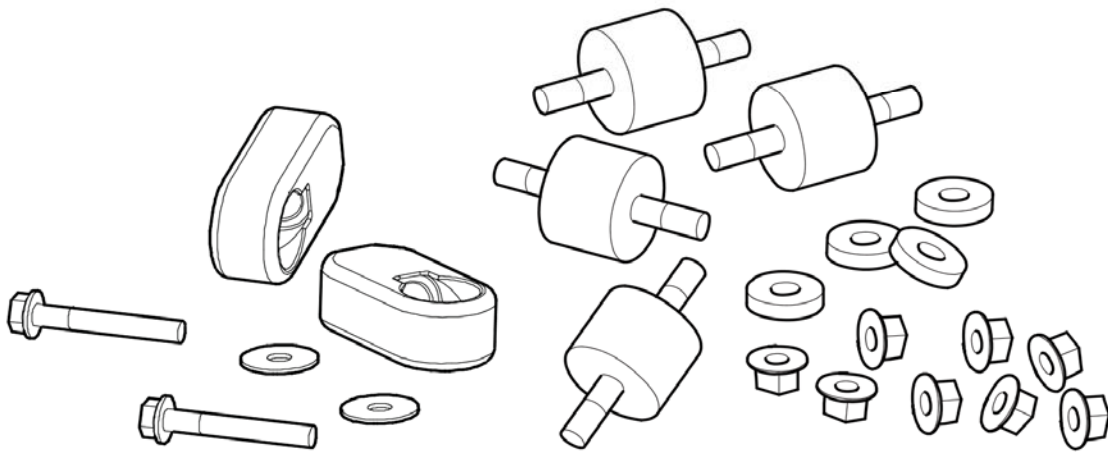

Kits Shock absorber repair kit

Item	Part No.	Name	Qty	L
1	3382100005	Shock absorber repair kit		
2	4700792706	Shock absorber		
3	-	Washer, 10.5 x 28 x 6 mm, 0.41 x 1.10 x 0.24 in. 300 HV		
4	-	Nut, M10 A3K		
5	4700391822	Shock absorber		
6	-	Washer, 11 x 35 x 2 mm, 0.43 x 1.38 x 0.08 mm, 0.43 x 1.38 x 0.08 in.		
7	-	Screw, M10 x 70 mm 8.8 A3K