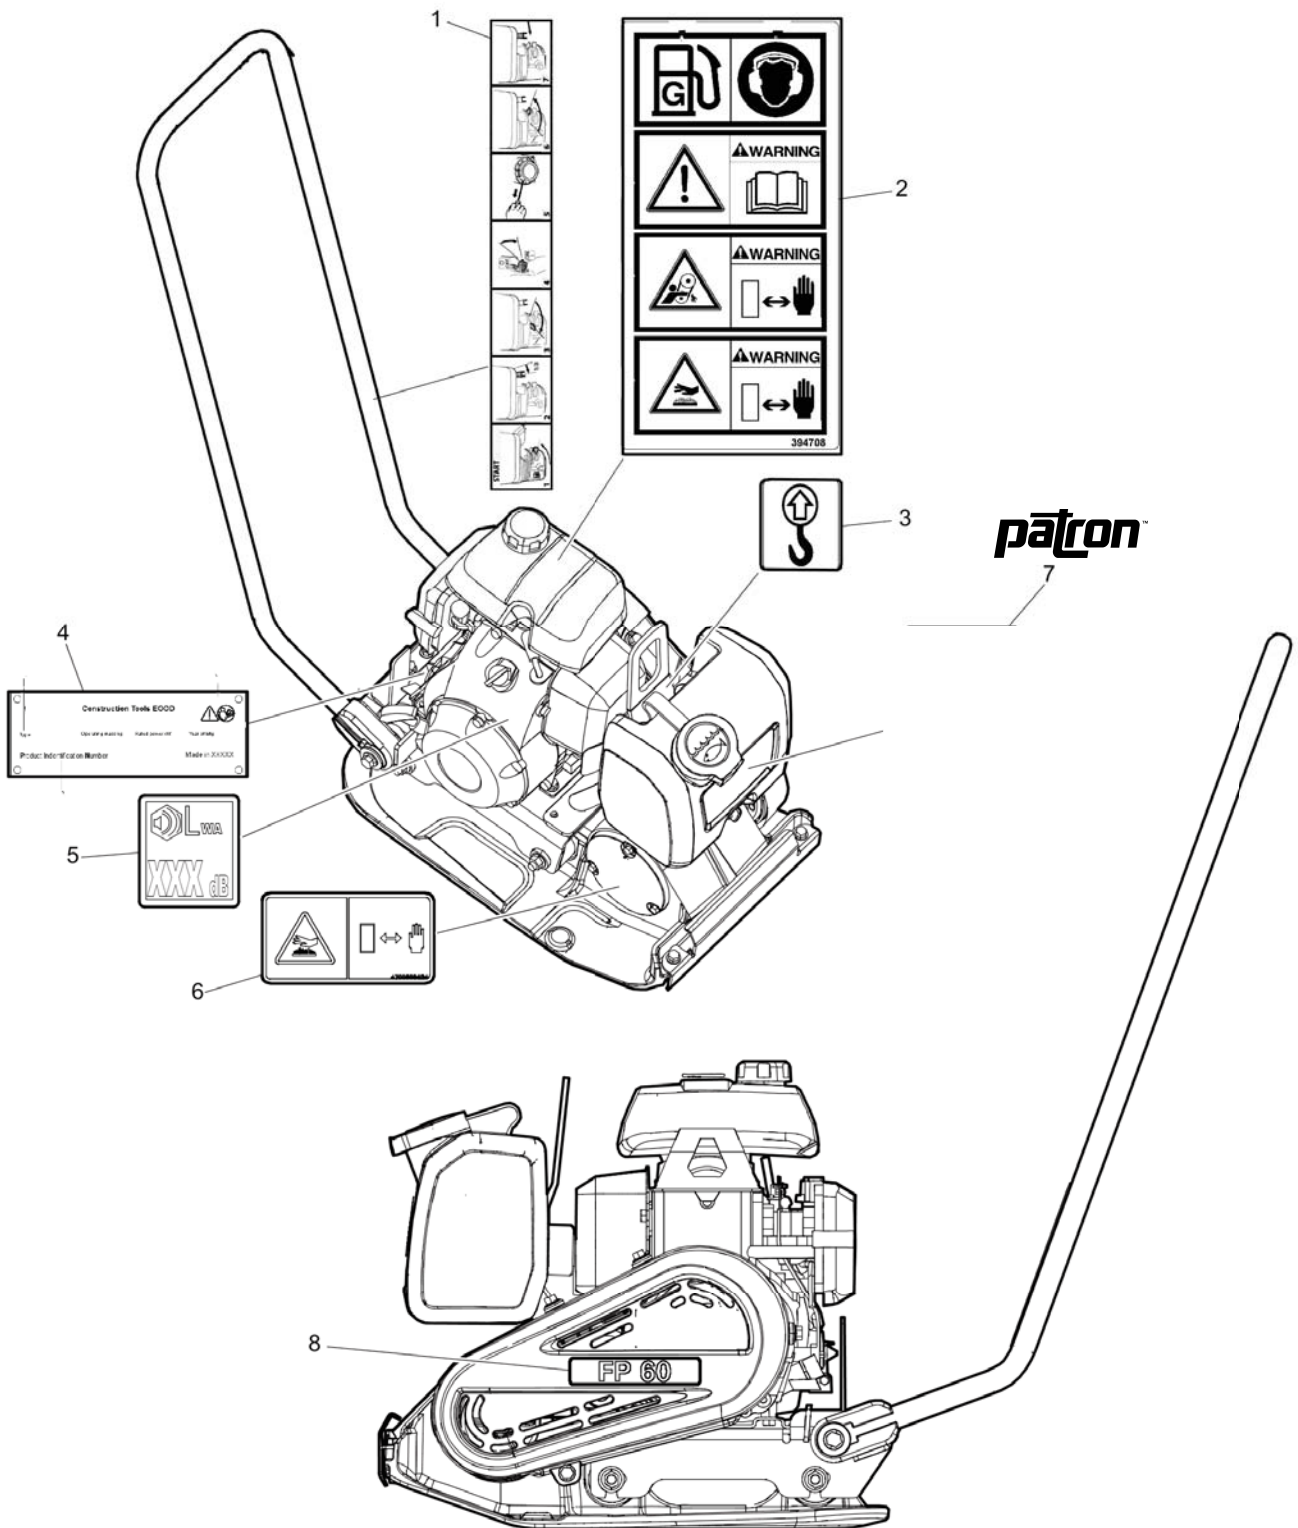

Spare parts list Labels

Item	Part No.	Name	Qty	L
1	3382010085	Label, start instruction	1	
2	4700394708	Instruction label	1	
3	4700357587	Label lifting point	1	
4	-	Data plate	1	
5	-	Sound power label	1	
6	4700903424	Safety label, hot surfaces	1	
7	8915300213	Product label, "Patron"	1	
8	3382012670	Product label, "FP 60"	1