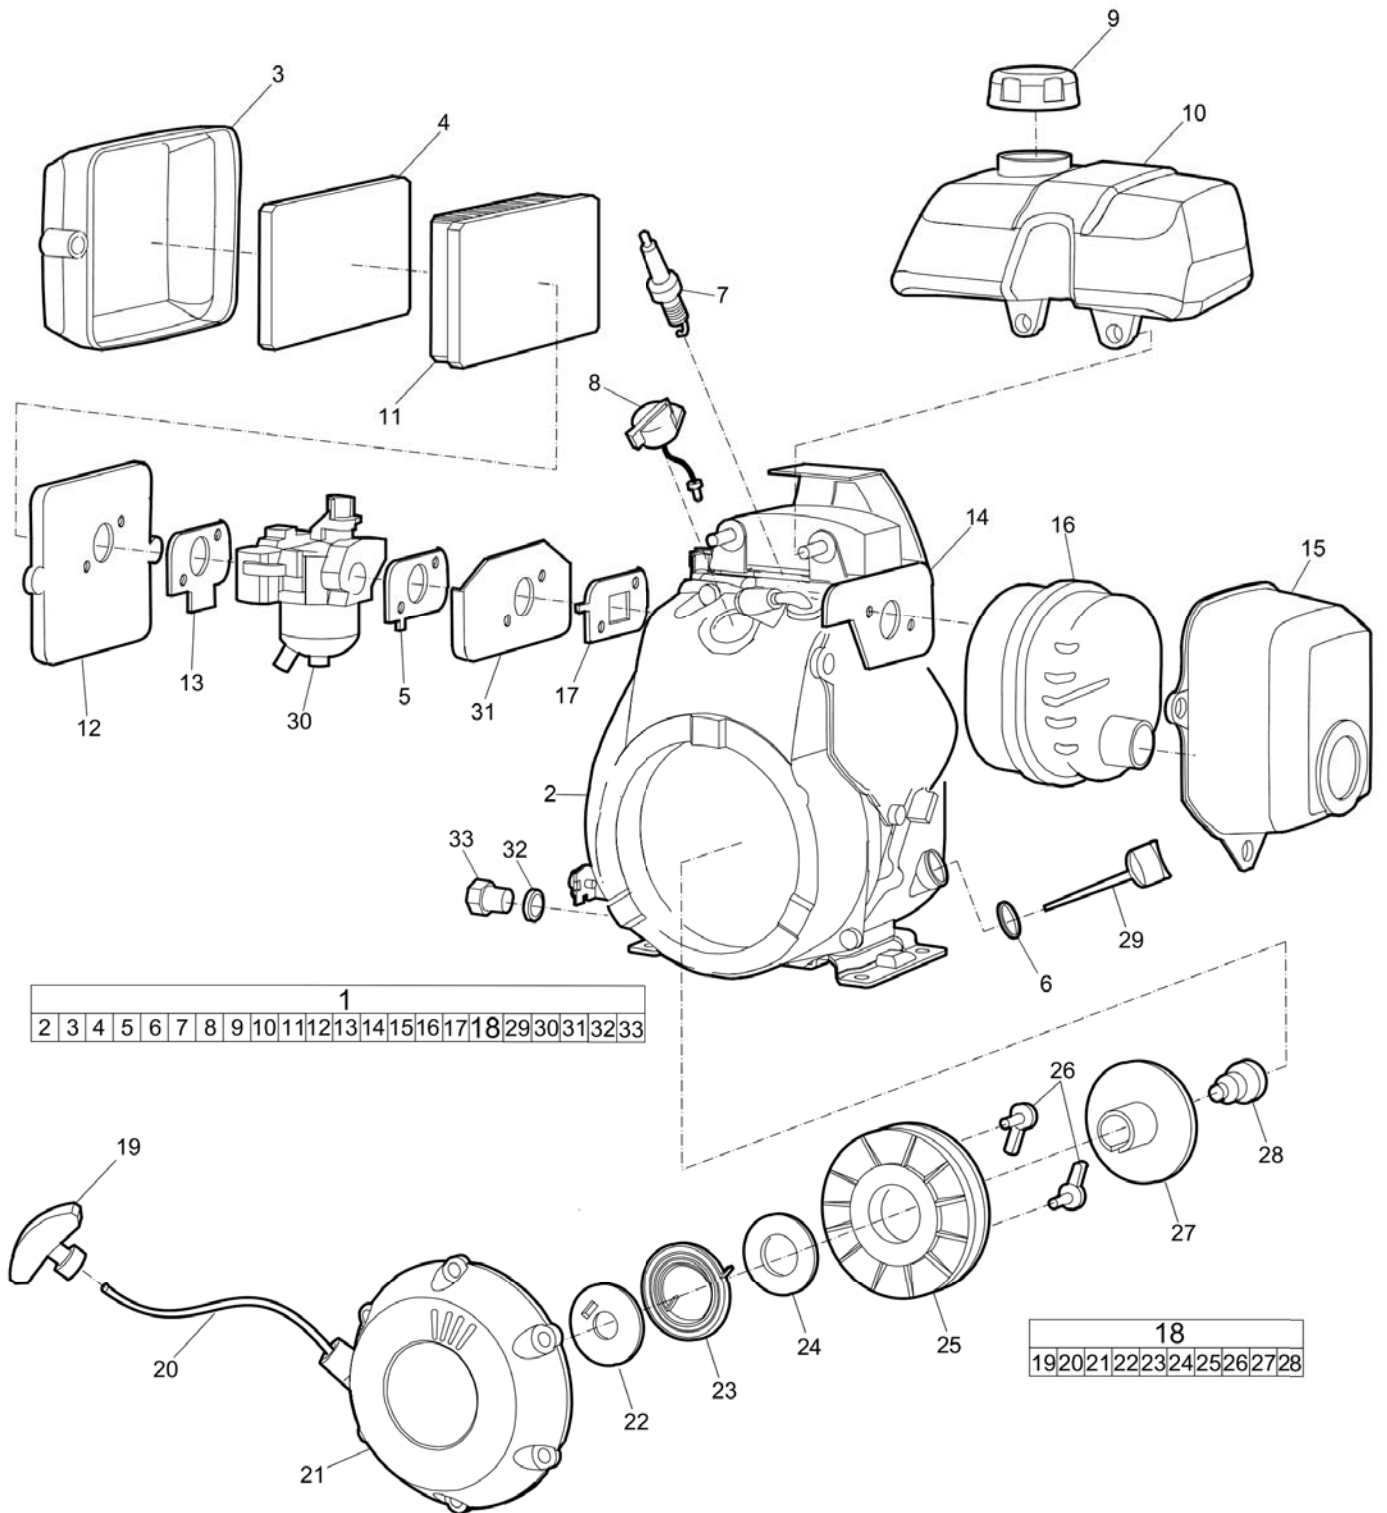

Spare parts list Engine, Honda GX 100 SE3 OH

Item	Part No.	Name	Qty	L
1	4700387990	Engine, cpl	1	
2	--	Engine	1	
3	4700938975	Cover	1	
4	4700938933	Air filter, outer	1	
5	4700938285	Gasket	1	
6	4700938477	Gasket	1	
7	4700938934	Spark plug	1	
8	4700940293	Switch	1	
9	4700939688	Fuel cap	1	
10	4700939687	Fuel tank	1	
11	4700938932	Air filter element	1	
12	4700939862	Air filter house	1	
13	4700940749	Gasket	1	
14	4700939737	Gasket	1	
15	3382100137	Cover	1	
16	4700938971	Muffler	1	
17	4700945659	Gasket	1	
18	3382100138	Recoil starter (black), complete	1	
19	4700938974	Grip	1	
20	4700939690	Rope	1	
21	3382100139	Cover, black	1	
22	3382100140	Plate	1	
23	4700239375	Spring	1	
24	3382100141	Washer	1	
25	3382100142	Reel	1	
26	4700938481	Ratchet	2	
27	4700938482	Guide	1	
28	4700239381	Screw	1	
29	4700938977	Oil dipstick, cpl	1	
30	4700939686	Carburettor	1	
31	4700939859	Insulator	1	
32	4700238303	Gasket	1	
33	4700239375	Spring	1