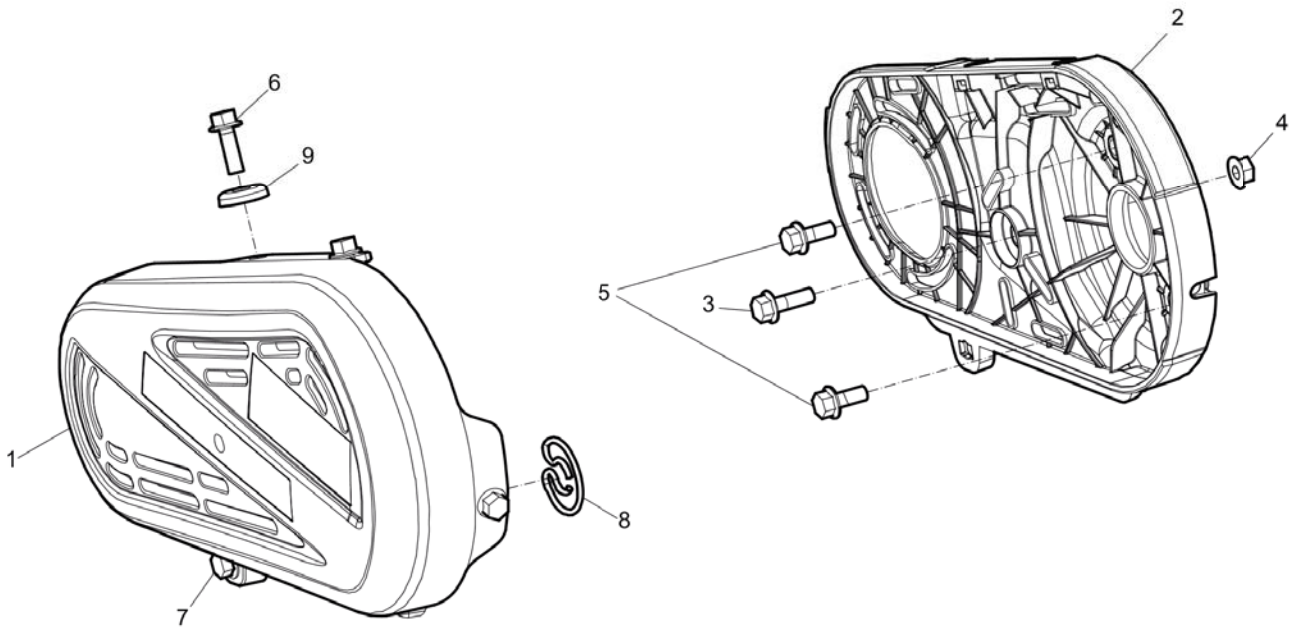

Spare parts list Transmission cover

Item	Part No.	Name	Qty	L
1	3382012473	Belt guard, outer	1	
2	4700393966	Blet guard, inner	1	
3	-	Screw, M8 x 25 mm 8.8 A2K	1	
4	-	Nut, M8 x 1.25 mm A2K	1	
5	-	Screw, M8 x 20 mm 8.8 A2K	2	
6	-	Screw, M8 x 30 mm 8.8 A2K	3	
7	4812070368	Screw	1	
8	4812070431	Spring	1	
9	4812070364	Washer	3