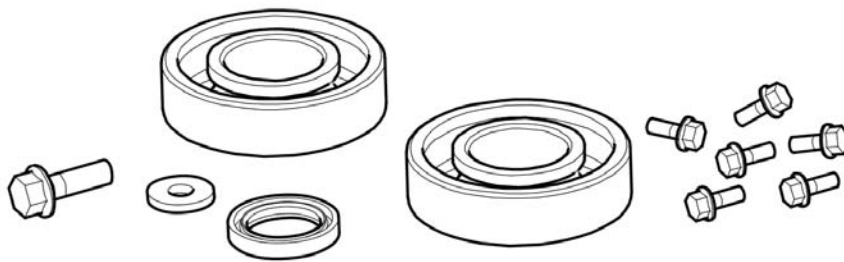

Kits Eccentric element repair kit

Item	Part No.	Name	Qty	L
1	3382100003	Eccentric element repair kit	1	
2	-	Screw, M8 x 25 mm 8.8 A2K	1	
3	-	Washer, 8.4 x 22 x 3 mm, 0.33 x 0.87 x 0.12 in. HV300	1	
4	4700163105	Lip-type oil seal	1	
5	-	Screw, M6 x 16 mm 8.8 A2K	6	
6	4700792710	Ball bearing	2