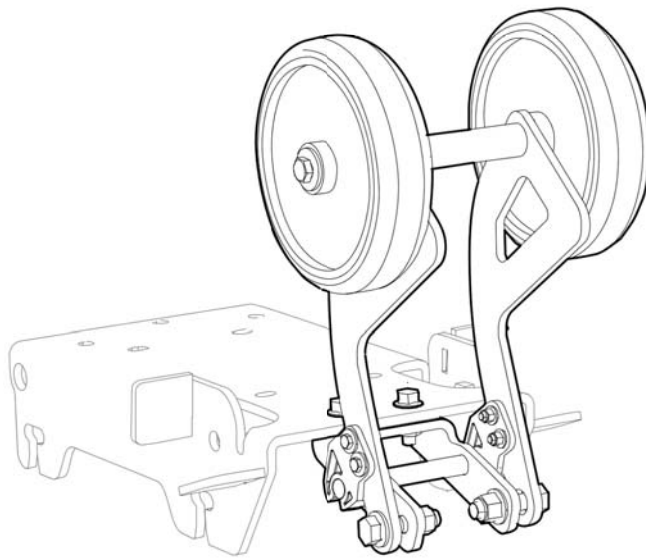

Kits Transport device kit

Item	Part No.	Name	Qty	L
1	3382010213	Transport device kit	1	
2	-	Wheel bracket	1	
3	-	Nut, M10 x 1.5 mm A3K	2	
4	-	Screw, M10 x 40 mm 8.8 A3K	2	
5	-	Screw, M8 x 25 mm 8.8 A2K	2	
6	-	Bracket	1	
7	-	Wheel	2	
8	-	Clip	2	
9	-	Nut, M5 A2K	4	
10	-	Screw, M5 x 25 mm 8.8 A2K	4	
11	-	Washer, 8.4 x 25 x 2 mm, 0.33 x 0.98 x 0.08 in	6	
12	-	Screw, M8 x 12 mm 8.8 A2K	2